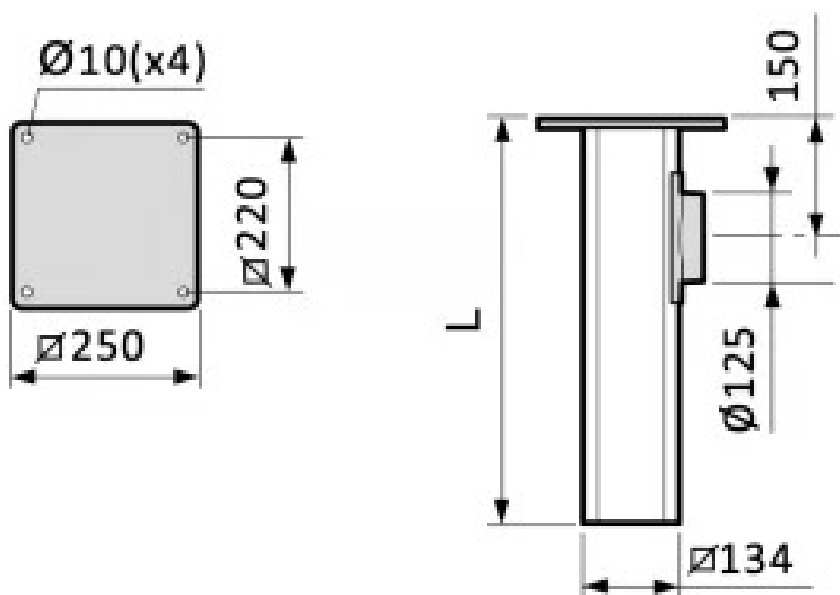

Ceiling bracket for CLAB 100 arms

🔗 Sectors

🔗 Applications: **Fix**

🔗 Issues **Medical**

COD: SSCLAB100000000

Aluminium ceiling bracket, lengths mm500 to mm2000 for CLAB100mm arms.

Detailed description

The ceiling mount functions as a simple and stable duct for outgoing air, avoiding expensive ducts and additional holes in the ceiling.

The brackets are made of special anodised aluminium square section for elegant installation and clean aesthetics.

Dimensions

Code	L mm
SSCLAB100500000	500
SSCLAB100750000	750
SSCLAB100100000	1000
SSCLAB100125000	1250
SSCLAB100150000	1500
SSCLAB100175000	1750
SSCLAB100200000	2000

Technical Data

Code	Weight kg
SSCLAB100500000	4.9
SSCLAB100750000	5.8
SSCLAB100100000	6.75
SSCLAB100125000	7.65
SSCLAB100150000	8.6
SSCLAB100175000	9.5
SSCLAB100200000	10.4

Photogallery

Accessories

Ceiling bracket for CLAB 50 and 75 arms