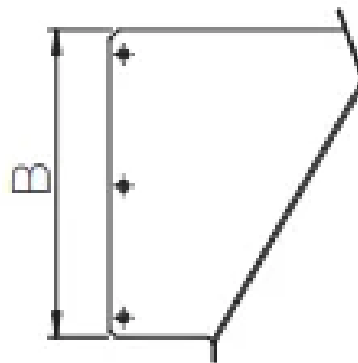

Vertical baffle kits for STCQ turrets

COD: KDVSTCQ00000000

Kit of **4 vertical baffles** made of galvanized sheet metal for STCQ Torres.

Insight

Kit of **4 vertical baffles** made of galvanized sheet metal for STCQ Torres to divert air flow upward.

Supplied with hardware.

Suitable for all **single-phase and three-phase STCQ** models.

Dimensions

Code	A mm	B mm
KDVSTC●20000000	365	165
KDVSTC●40000000	447	210
KDVSTC●60000000	447	235
KDVSTC●80100000	565	280
KDVSTC●15020000	695	365